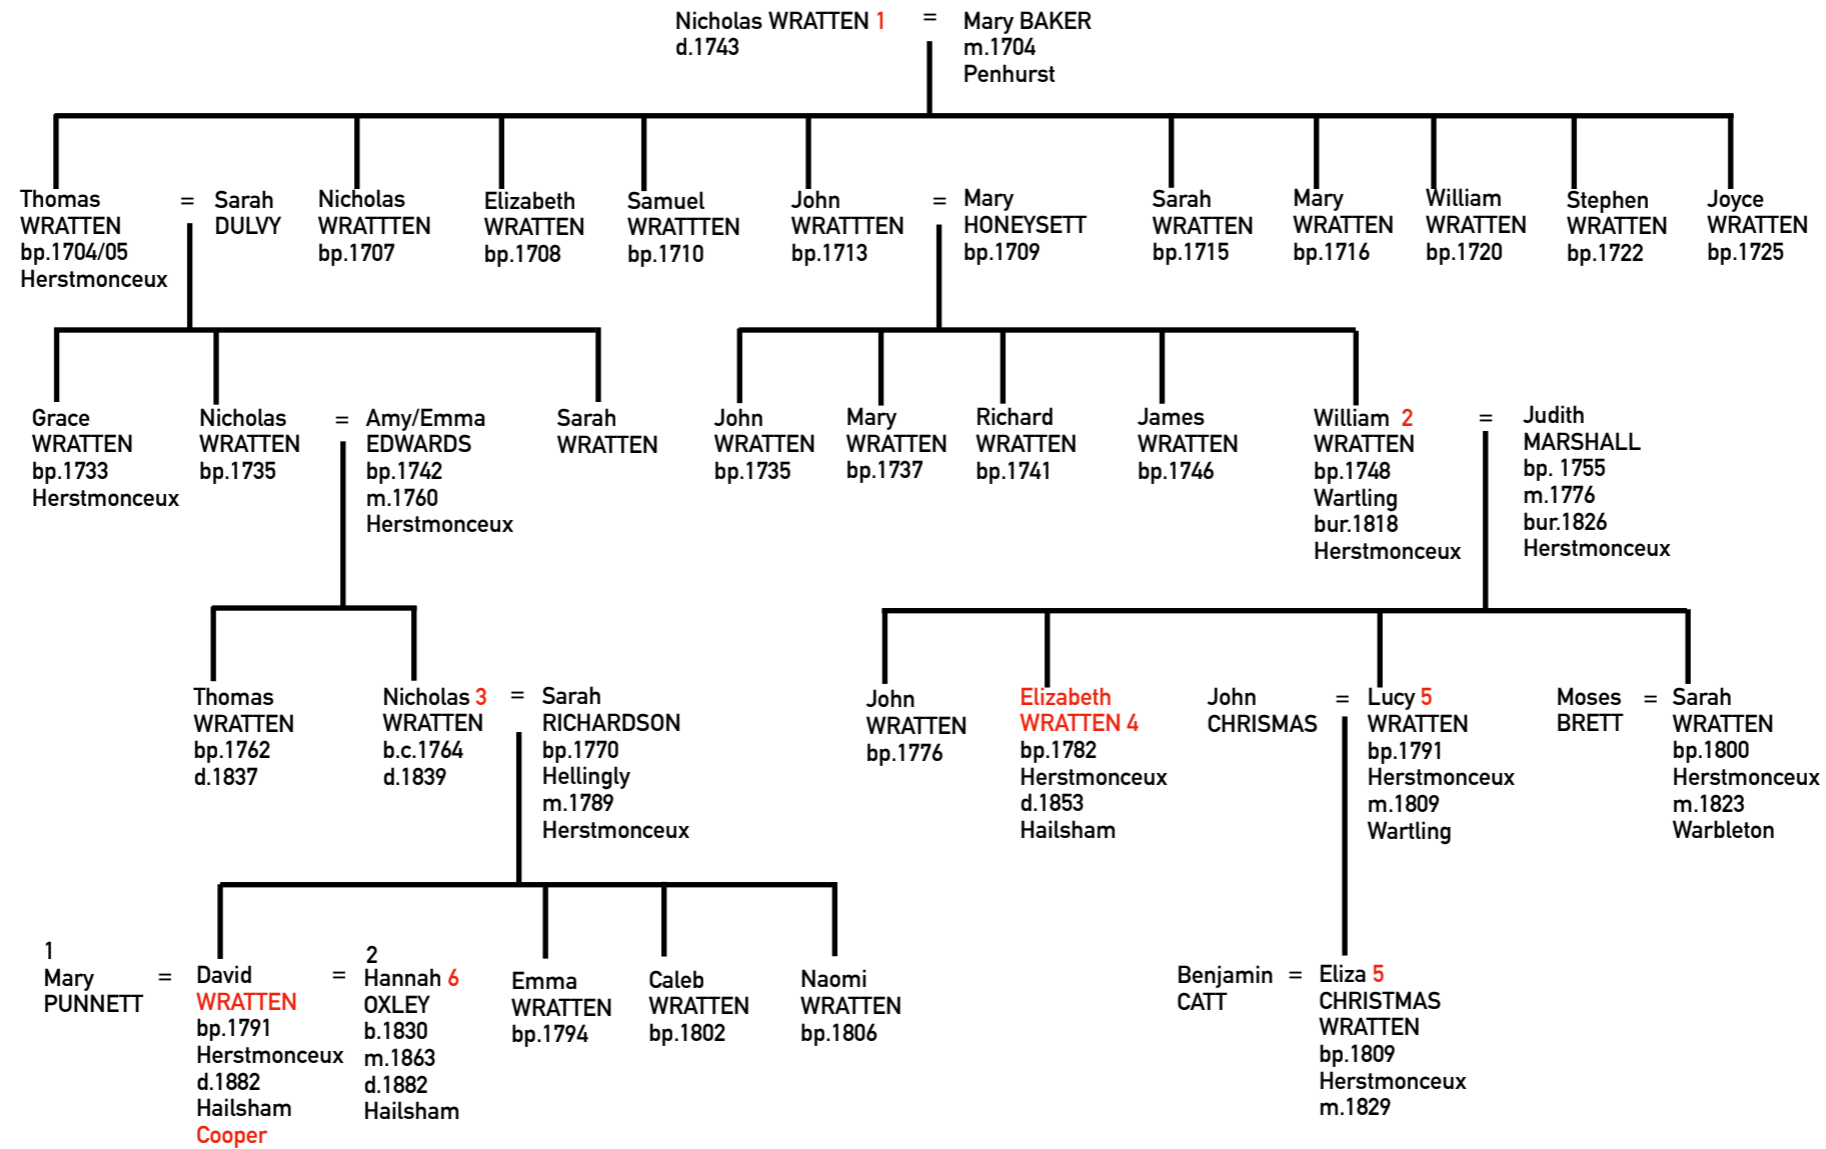

WRATTEN PEDIGREE Page 1 of 3

**KEY**  
 SSX Sussex  
 Hailsham SSX  
 Heathfield SSX  
 Hellingly SSX  
 Herstmonceux SSX  
 Penhurst SSX  
 Warbleton SSX  
 Wartling SSX

NOTES for the WRATTEN Pedigree Page 2 of 3

**1** The marriage record for Nicholas and Mary used the variant PATTEN for Nicholas's surname, a transcript error or misheard at the time. Nicholas and Mary's children were baptised in Herstmonceux, Sussex.

**2** Some sources suggest that William WRATTEN bp.1735/36 was the son of Nicholas WRATTEN bp.1707. Nicholas married Elizabeth CHEESEMAN in 1734 in Herstmonceux and there are four baptism records found for their children, William bp.1735/36, twins Elizabeth and Mary bp. and d.1738, and Samuel bp.1742, Wartling, with a possible burial in 1744. No further records for William have been found, except for a possible burial in 1772.

References

Wills

Nicholas Wratten of Herstmonceux, farmer, www.ancestry.co.uk, PBT/1/1/56/368, 28 Sep 1743, (3 May 1743), original data: ESBHRO at The Keep.

Henry, M. (2024) The Oxley Farm Diaries, Vol.104, England: Sussex Record Society and The Sussex Family History Group.